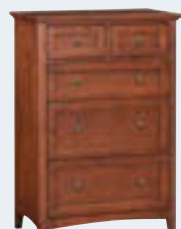

• 5-Drawer Tall Chest

#1129
32-1/2"W x 18-3/4"D x 48"H