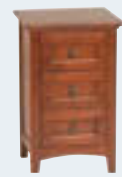

McKENZIE CASE PIECES

• Small 3-Drawer Nightstand

#1100
18"W x 16-1/2"D x 29-1/2"H