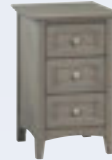

- **Small 3-Drawer Nightstand**

#1100FST
18"W x 16-1/2"D x 29-1/2"H