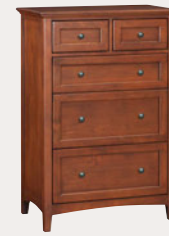

• **5-Drawer Tall Chest**
#1129
32-1/2"W x 19-1/2"D x 48"H