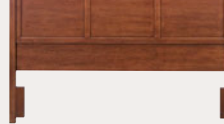

• **Beveled Mirror**
#1500
Horizontal: 42-1/2"W x 28-3/4"H
Vertical: 30-1/2"W x 40-3/4"H
Base Assembly: 28"W x 40"H
Both moldings included.
Mount on wall or select dressers:
#1127; #1128; #1131; #1183.

• **King/Cal-King Headboard**
#1358
82-1/2"W x 3-1/2"D x 55-1/2"H