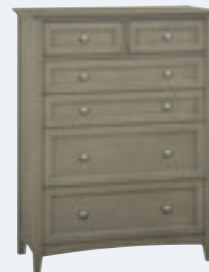

- **Beveled Mirror**
#1500FST
Horizontal: 42-1/2"W x 28-3/4"H
Vertical: 30-1/2"W x 40-3/4"H
*Both moldings included. Mount on wall or select dressers:
#1127; #1128; #1183.*

- **Rectangular Mirror**
#1505FST
42-1/2"W x 35-1/2"H
*Wall mount vertically or horizontally.
Horizontal dresser mount on:
#1127; #1128; #1183.*

- **Small 3-Drawer Nightstand**
#1100FST
18"W x 16-1/2"D x 29-1/2"H

- **3-Drawer Nightstand**
#1101FST
23"W x 18-3/4"D x 29-1/2"H

- **9-Drawer Dresser**
#1127FST
50"W x 18-3/4"D x 42"H

- **10-Drawer Dresser**
#1128FST
60"W x 18-3/4"D x 42"H

- **6-Drawer Chest**
#1180FST
40"W x 19-1/2"D x 54"H

- **75"W Master Dresser**
#1183FST
75-1/2"W x 18-3/4"D x 48"H
One drawer features a velvet lined jewelry tray and secret storage.

2376FST Queen *Petite* Storage Bed, 1100FST Small 3-Drawer Nightstand, 1180FST 6-Drawer Chest, 1127FST 9-Drawer Dresser and 1500FST Beveled Mirror in Fieldstone finish.