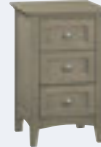

- **Small 3-Drawer Nightstand**
  #1100FST
  18"W x 16-1/2"D x 29-1/2"H